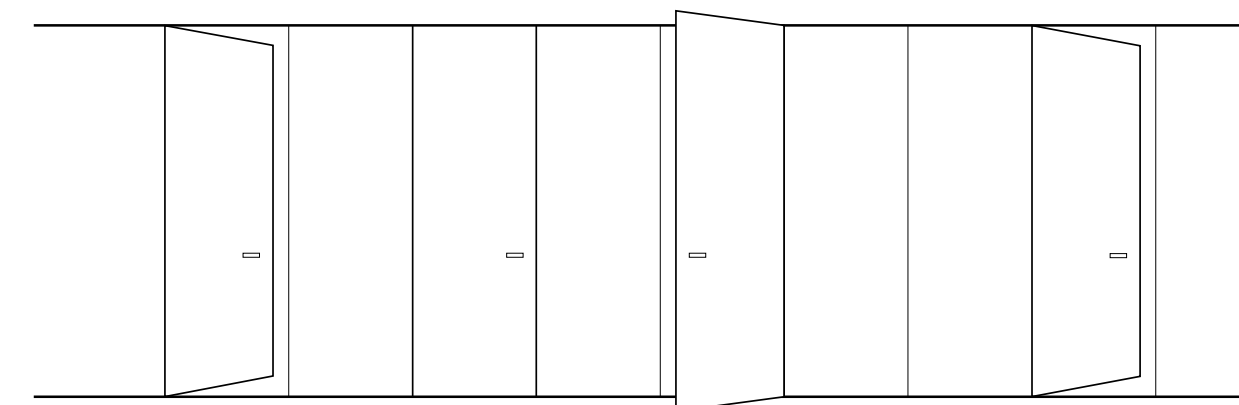

INFINITYsystem_Design G&B Concept