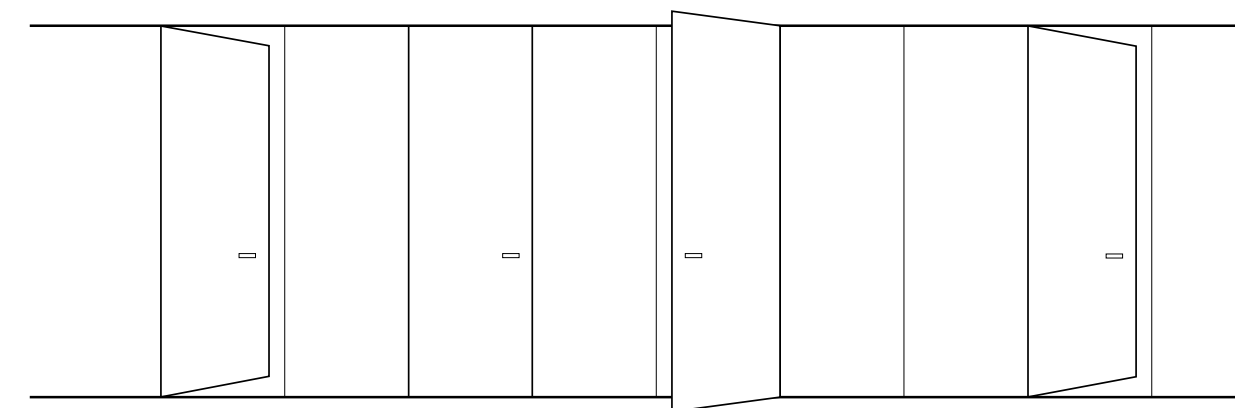

ZERO-in

ZERO-out

INFINITY system

DESIGN > ENTRY

porte/doors: TABULA
Canaletto Vivo Effetto Cera
Canaletto Vivo Wax-like Finish
Maniglia / Handle: Radial by Olivari

INFINITYsystem_Design G&B Concept

INFINITY system