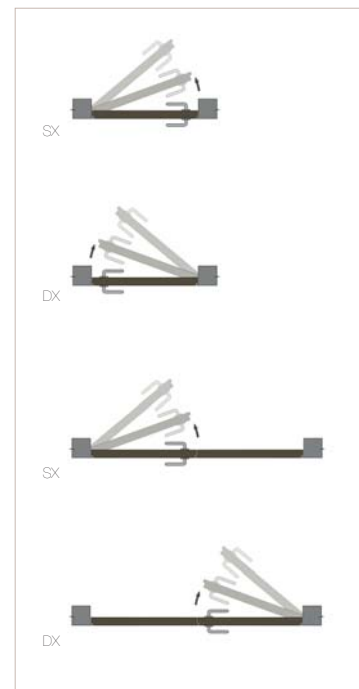

ZERO-in

ZERO-out

**MISURE SISTEMI ZERO PER INTONACO E CARTONGESSO
ZERO SYSTEMS SIZES FOR BRICK WALL AND PLASTERBOARD**

	LUCE NETTA DOOR SIZE L x H mm	VANO MURATURA WALL OPENING L x H mm	VANO CARTONGESSO PLASTERBOARD OPENING L x H mm	
1 anta (standard)	700 x 2100	880 x 2190	ZERO-in 814 x 2157	ZERO-out 794 x 2147
1 anta (standard)	800 x 2100	980 x 2190	ZERO-in 914 x 2157	ZERO-out 894 x 2147
1 anta (standard)	900 x 2100	1080 x 2190	ZERO-in 1014 x 2157	ZERO-out 994 x 2147
2 ante (special)	1400 x 2100	1580 x 2190	ZERO-in 1514 x 2157	ZERO-out 1494 x 2147
2 ante (special)	1600 x 2100	1780 x 2190	ZERO-in 1714 x 2157	ZERO-out 1694 x 2147
max realizzabile maximum size	900 x 2700	1080 x 2790	ZERO-in 1014 x 2757	ZERO-out 994 x 2747